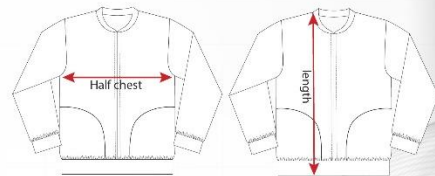

Enoggera State School P&C Association Sizing Chart

Enoggera State School - Size Charts

Jacket	4	6	8	10	12	14	16
Half Chest	38.8cm	40.81cm	42.81cm	44.81cm	46.81cm	48.81cm	50.81cm
Length	42.94cm	46.23cm	49.52cm	53.59cm	56.79cm	57.99cm	59.29cm

Enoggera State School - Size Charts

Sizing Guide - Half chest measurements

Polo	4	6	8	10	12	14	16
Half Chest	36.10cm	37.94cm	39.35cm	40.69cm	42.41cm	44.58cm	47.16cm
Length	50.70cm	52.94cm	56.46cm	60.48cm	63.42cm	65.01cm	66.17cm

© Copyright Sportswear Queensland 2020. All rights reserved.