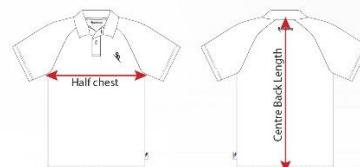

© Copyright Sportswear Queensland 2020. All rights reserved.